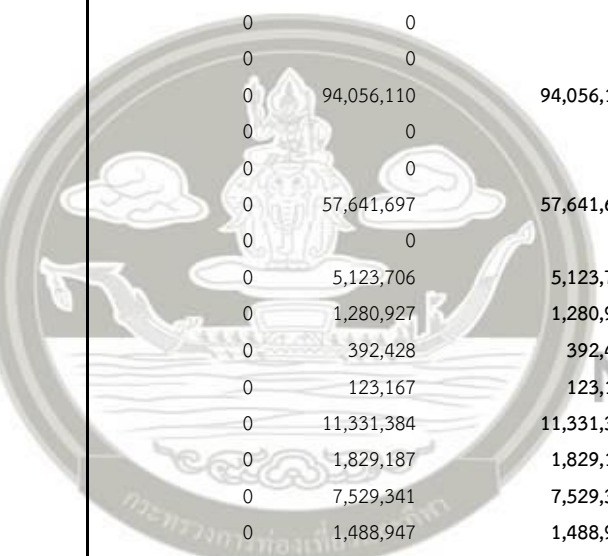

403	404	409	501	502	503	509	600	700
040	32,703,325	595	390,648,778	123,635,967	92,895,547	26,365,888	242,897,402	1,691,874,048	2,325,420,228
041	3,461,814	803,200	242,937,904	18,910,211	11,778,755	10,004,233	40,693,199	190,185,873	473,816,976
042	1,168,520	13,517,098	69,174,508	14,463,446	13,938,382	7,889,714	36,291,543	92,812,158	198,278,209
043	4,670,458	3,061	65,301,800	26,817,961	23,525,882	7,257,924	57,601,767	203,201,944	326,105,511
044	10,358,976	26,984,987	407,162,380	98,642,622	87,081,249	29,531,661	215,255,532	1,112,635,978	1,735,053,891
045	0	0	116,435,716	0	0	0	0	1,620,406,256	1,736,841,973
046	0	0	0	0	0	0	0	95,317,525	95,317,525
047	0	5,660,490	5,660,490	0	0	0	0	684,894,915	690,555,405
048	0	3,773,660	3,773,660	0	0	0	0	595,699,022	599,472,682
049	0	0	0	0	-279,239,000	0	-279,239,000	279,239,000	0
050	0	0	0	-1,791,186,000	-1,173,624,000	0	-2,964,810,000	2,964,810,000	0
051	0	94,056,110	94,056,110	0	0	0	0	837,057,682	931,113,792
052	0	0	0	0	0	0	0	12,943,644	12,943,644
053	0	0	0	0	0	0	0	5,511,168	5,511,168
054	0	57,641,697	57,641,697	0	0	0	0	570,943,925	628,585,622
055	0	0	0	0	0	0	0	188,359,681	188,359,681
056	0	5,123,706	5,123,706	0	0	0	0	209,247,854	214,371,561
057	0	1,280,927	1,280,927	0	0	0	0	60,484,539	61,765,466
058	0	392,428	392,428	0	0	0	0	95,441,184	95,833,612
059	0	123,167	123,167	0	0	0	0	83,645,627	83,768,794
060	0	11,331,384	11,331,384	0	0	0	0	65,686,863	77,018,247
061	0	1,829,187	1,829,187	0	0	0	0	145,711,326	147,540,513
062	0	7,529,341	7,529,341	0	0	-4,112,852	-4,112,852	70,077,080	73,493,569
063	0	1,488,947	1,488,947	0	0	-104,529,365	-104,529,365	231,772,429	128,732,010
064	0	72,030,647	72,030,647	0	0	-67,001,707	-67,001,707	387,293,105	392,322,044
065	0	1,792,642	1,792,642	0	0	0	0	39,241,565	41,034,207
066	0	6,685,752	6,685,752	0	0	0	0	80,486,432	87,172,184
067	0	4,156,167	4,156,167	0	0	-256,525,279	-256,525,279	434,172,831	181,803,719
068	0	19,256,520	19,256,520	0	0	0	0	413,492,625	432,749,145
069	0	47,314,598	47,314,598	0	0	0	0	1,514,062,225	1,561,376,823
070	0	216,084,037	216,084,037	0	0	0	0	579,153,631	795,237,668
071	0	96,424,403	96,424,403	0	0	0	0	679,363,646	775,788,049
072	0	9,570,070	9,570,070	0	0	0	0	2,856,562,203	2,866,132,273
073	0	1,196,948	1,196,948	0	0	0	0	4,823,840	6,020,788
074	0	1,795,422	1,795,422	0	0	0	0	11,196,497	12,991,919
075	0	1,241,307	1,241,307	0	0	0	0	9,933,664	11,174,971
076	0	0	0	0	0	0	0	30,314,363	30,314,363
077	0	635,551	635,551	0	0	0	0	70,151,386	70,786,937
078	0	1,381,633	1,381,633	0	0	0	0	26,394,758	27,776,391
079	0	497,388	497,388	0	0	0	0	12,589,247	13,086,635

กระทรวงการท่องเที่ยวและกีฬา
Ministry of Tourism and Sports